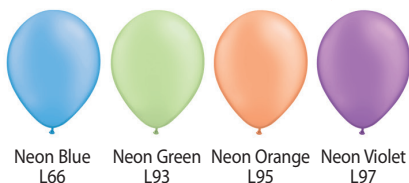

## Radiant Pearl Colors

Available in 11" only

\*Also available in 16"

## Pastel Pearl Colors

Available in 11" only

## SuperAgate® Colors

See pages 10 & 11 for pricing.

## Neon Colors

Available in 11" only