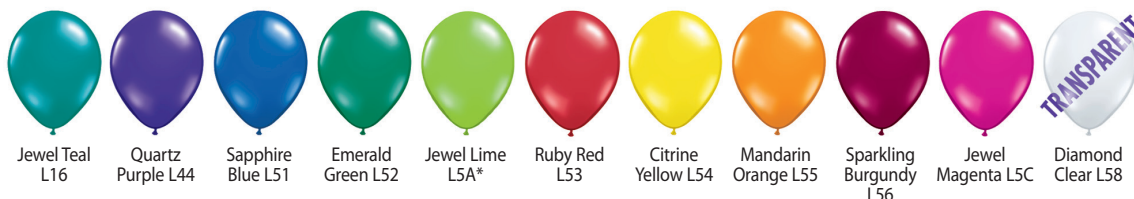

# Latex Colors

Qualatex® Latex Balloons 2011

## Standard Colors

- For orders under 1,000 balloons, choose up to two balloon colors or one color assortment below.
- For orders of 1,000 or more, choose no more than four balloon colors or one color assortment below.

## Jewel Colors

\*Not available in 9"

Due to photography and color printing processes, product color of latex balloons may vary from color chart.

## Qualatex Color Assortments

**New!** Primary Color Assortment/L2D  
Standard Colors: Dark Blue, Green, Red, Orange, Yellow  
(White ink is recommended.)

Patriotic Assortment/L14  
Sapphire Blue, Ruby Red, Standard White  
(Two ink colors required.)